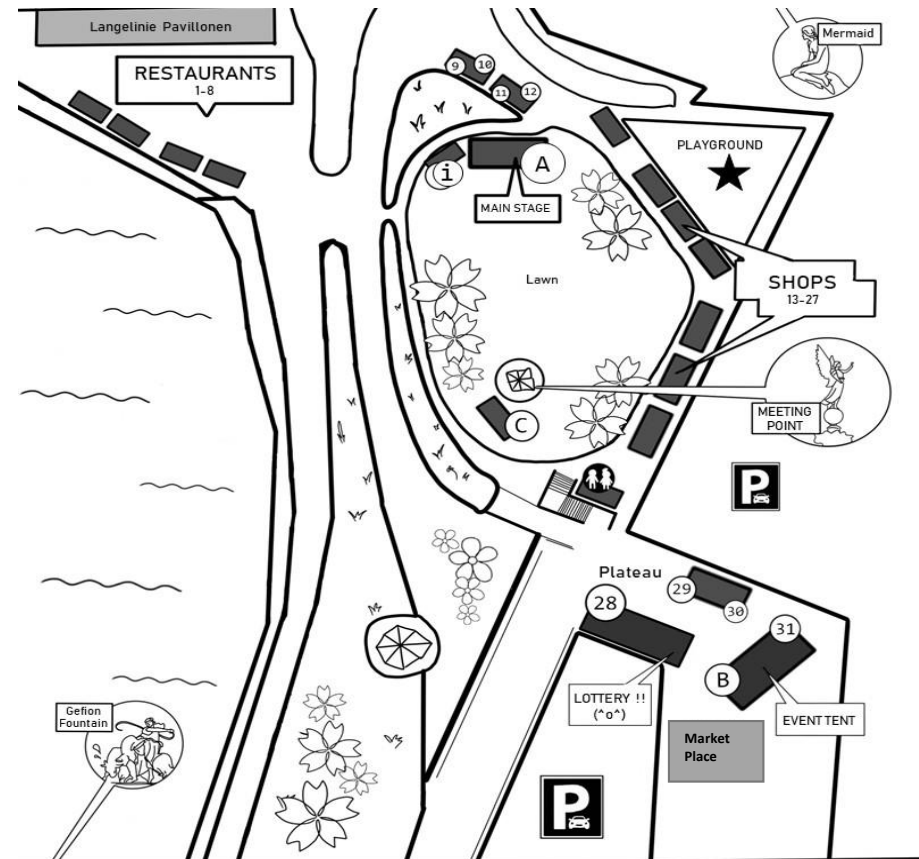

- 1-2. Restaurant Kyoto: Unagi, Bento
3. Restaurant Kuma: Okonomiyaki, Chicken Namban
4. Restaurant Izumi: Sushi
5. Restaurant Issa: Yakisoba noodles
6. Restaurant Tokyo: Gyudon, Dorayaki
7. Restaurant Selfish: Sushi, Bento
8. Restaurant Banzai: Curry Raisu, Kakigori
9. Enghave Motor: Suzuki Motorcycle
10. Wazacka Tentō-ya: Handmade fashion goods
- 11.-12. Japans Haver: Garden, lifestyle goods
13. Sing Tehus: Green tea, Sweets
14. JaDansk: Accessories
15. Matchateria: Matcha, Matcha kit
16. Flourish: Japanese merchandise
17. DK-JPN Selskab: Design and art Exhibition
18. Janaxx: Japanese food ingredients
19. KROMKendama: Japanese toy
20. Prismatic Productions: Manga items

21. Andersen Bakery: Anpan bread, Coffee, Tea
22. Fantask: Manga items, etc.
23. Bambus DK: Japanese merchandise
24. Signe Sejerskilde: Origami art
25. Japan Specialisten: Travel agency
26. Kitamoto Tomizo: Kimono
27. Seidokan: Japanese Sake, beer
28. Bazaar: Flea market by Japanese Association
29. Mochi: Kimono
30. FoodGear Shop: Japanese kitchen knives
31. Idrætshøjskolen Bosei: Sumo game

Embassy of Japan  
in Denmark

**A. MAIN STAGE**

**i. Information**

- | RESTAURANTS           |
|-----------------------|
| 1. Restaurant Kyoto   |
| 2. Restaurant Kyoto   |
| 3. Restaurant Kuma    |
| 4. Restaurant Izumi   |
| 5. Restaurant Issa    |
| 6. Restaurant Tokyo   |
| 7. Restaurant Selfish |
| 8. Restaurant Banzai  |

**On the PLATEAU**

- |                           |
|---------------------------|
| 28. Bazaar                |
| 29. Mochi                 |
| 30. Food Gear Shop        |
| 31. Idrætshøjskolen Bosei |

Market Place:  
Natto ya  
Home Reborn  
Akita-dog